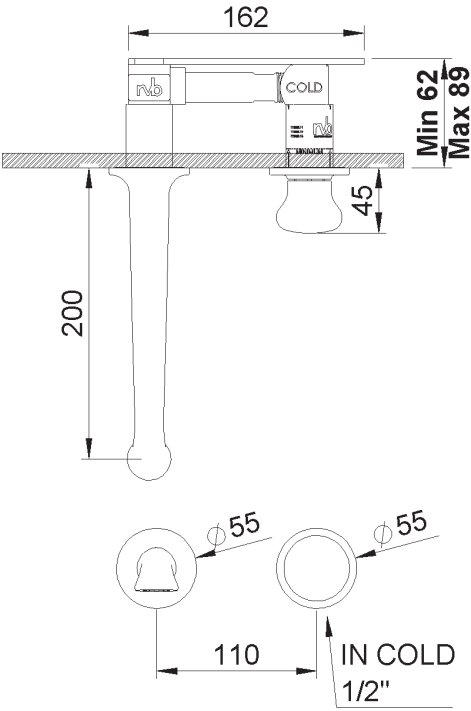

PRODUCT TECHNICAL SHEET	
Collection :	DEVILLE
Ref. :	1955.--.58

Robinet lave-mains mural 2 trous à encastrer, bec Cotton
 Inbouw fonteinkraan voor wandmontage, uitloop Cotton
 Concealed wall-mounted washbasin tap, 2-hole, spout Cotton

Picture

Product details

Internal mechanism : Ceramic valve 1/4 turn

Technical drawing

RC0.V01