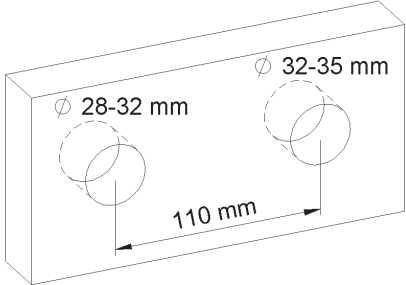

PRODUCT TECHNICAL SHEET	
Collection :	DEVILLE
Ref. :	1955.--.58

Robinet lave-mains mural 2 trous à encastrer, bec Cotton
 Inbouw fonteinkraan voor wandmontage, uitloop Cotton
 Concealed wall-mounted washbasin tap, 2-hole, spout Cotton

Picture

Product details

Internal mechanism : Ceramic valve 1/4 turn

Technical drawing

RC0.V01